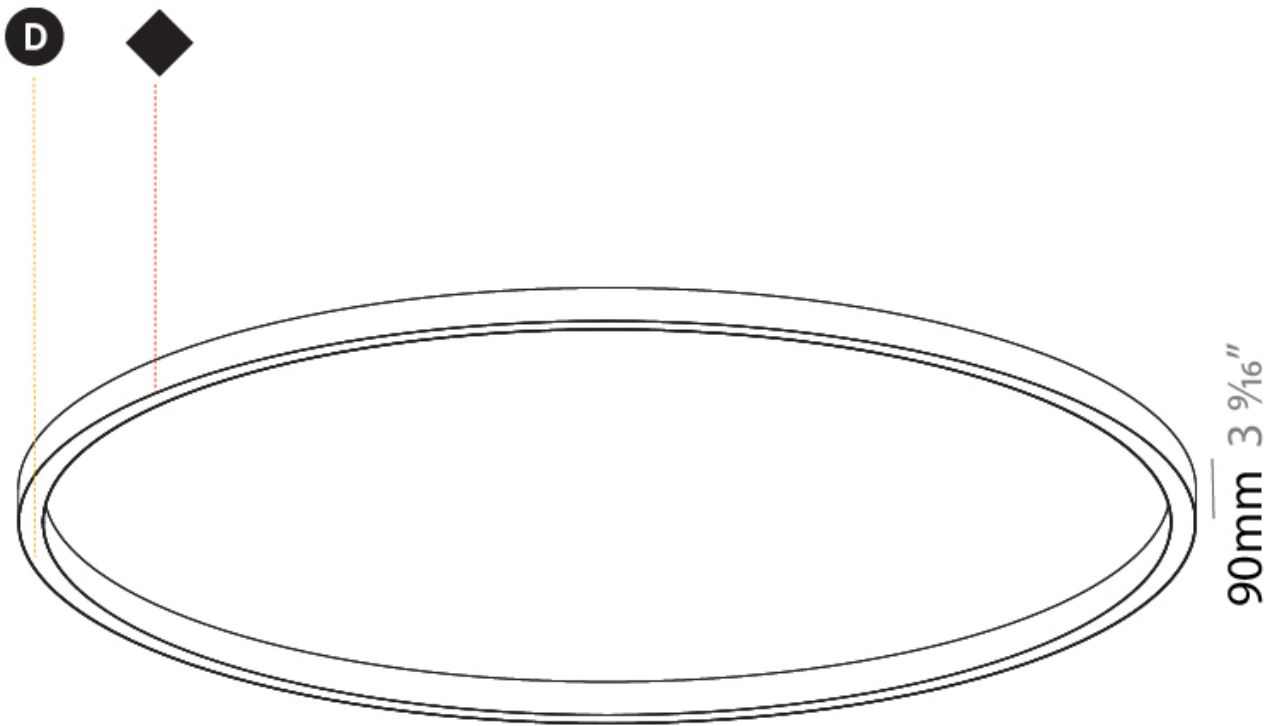

A3D022-

PROJECT	_____
TYPE	_____
SPECIFIER	_____
QUANTITY	_____
DATE	_____

Ø 5070mm 199 5/8"

Ø 5200mm 204 3/4 "

A

GLORIOUS COLOR FINISH CHART

PROJECT
TYPE
SPECIFIER
QUANTITY
DATE

Fixture Finish