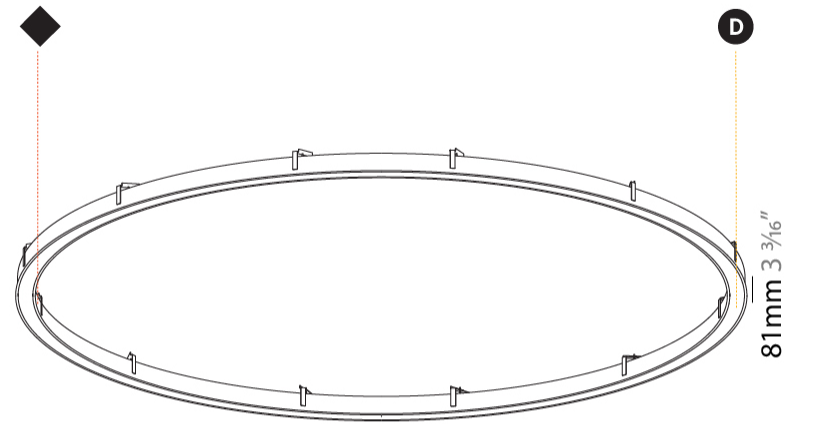

GENERAL

Series: Glorious
 Subseries: Glorious Slim
 Brand: Prolicht
 Division: Architectural
 Mounting Type: Recessed
 Mounting Location: Ceiling
 Subcategory: Ambient

PHYSICAL

Shape: Round
 Diameter (mm): 5216
 Diameter (in): 205 ³/₈
 Height (mm): 81
 Height (in): 3 ³/₁₆
 Min. Recessing Depth (mm): 120
 Min. Recessing Depth (in): 4 ³/₄
 Light Distribution: Direct
 Weight (kg): 47.924
 Weight (lbs): 106.00
 Diffuser: [PMMA - Opal or Micro-Prism](#)
 Fixture Finish: [SSR / BKV / CWI / CRY / HAB / UFT / ITA / RUA / FTG / MYG / LOD / PUS / FRO / FUP / KIA / POP / BLS / SPG / MEY / GOH / GUM / CHC / COM / ABZ / JAG / OBR / MOS / ROR](#)
 Fixture Material: Aluminum
 Cut-out Measurements: 5207mm / 205" x 5063mm / 199 5/16"

Ø 5054mm 199"
 Ø 5216mm 205 ³/₈ "

PROJECT
TYPE
SPECIFIER
QUANTITY
DATE

GLORIOUS SLIM SURFACE

A3D022-

base number	LED Dimming	Color Temperature	Finishes (Diamond)	Diffuser Options
-------------	-------------	-------------------	--------------------	------------------

GENERAL

Series: Glorious
 Subseries: Glorious Slim
 Brand: Prolicht
 Division: Architectural
 Mounting Type: Surface
 Mounting Location: Ceiling
 Subcategory: Ambient

PHYSICAL

Shape: Round
 Diameter (mm): 5200
 Diameter (in): 204 ³/₄
 Height (mm): 90
 Height (in): 3 ⁹/₁₆
 Light Distribution: Direct
 Weight (kg): 47.924
 Weight (lbs): 105.43
 Diffuser: PMMA - Opal or Micro-Prism
 Fixture Finish: SSR / BKV / CWI / CRY / HAB / UFT / ITA / RUA / FTG / MYG / LOD / PUS / FRO / FUP / KIA / POP / BLS / SPG / MEY / GOH / GUM / CHC / COM / ABZ / JAG / OBR / MOS / ROR
 Fixture Material: Aluminum

A3D022-

PROJECT	_____
TYPE	_____
SPECIFIER	_____
QUANTITY	_____
DATE	_____

Ø 5070mm 199 5/8"

Ø 5200mm 204 3/4 "

A

GLORIOUS COLOR FINISH CHART

PROJECT
TYPE
SPECIFIER
QUANTITY
DATE

Fixture Finish